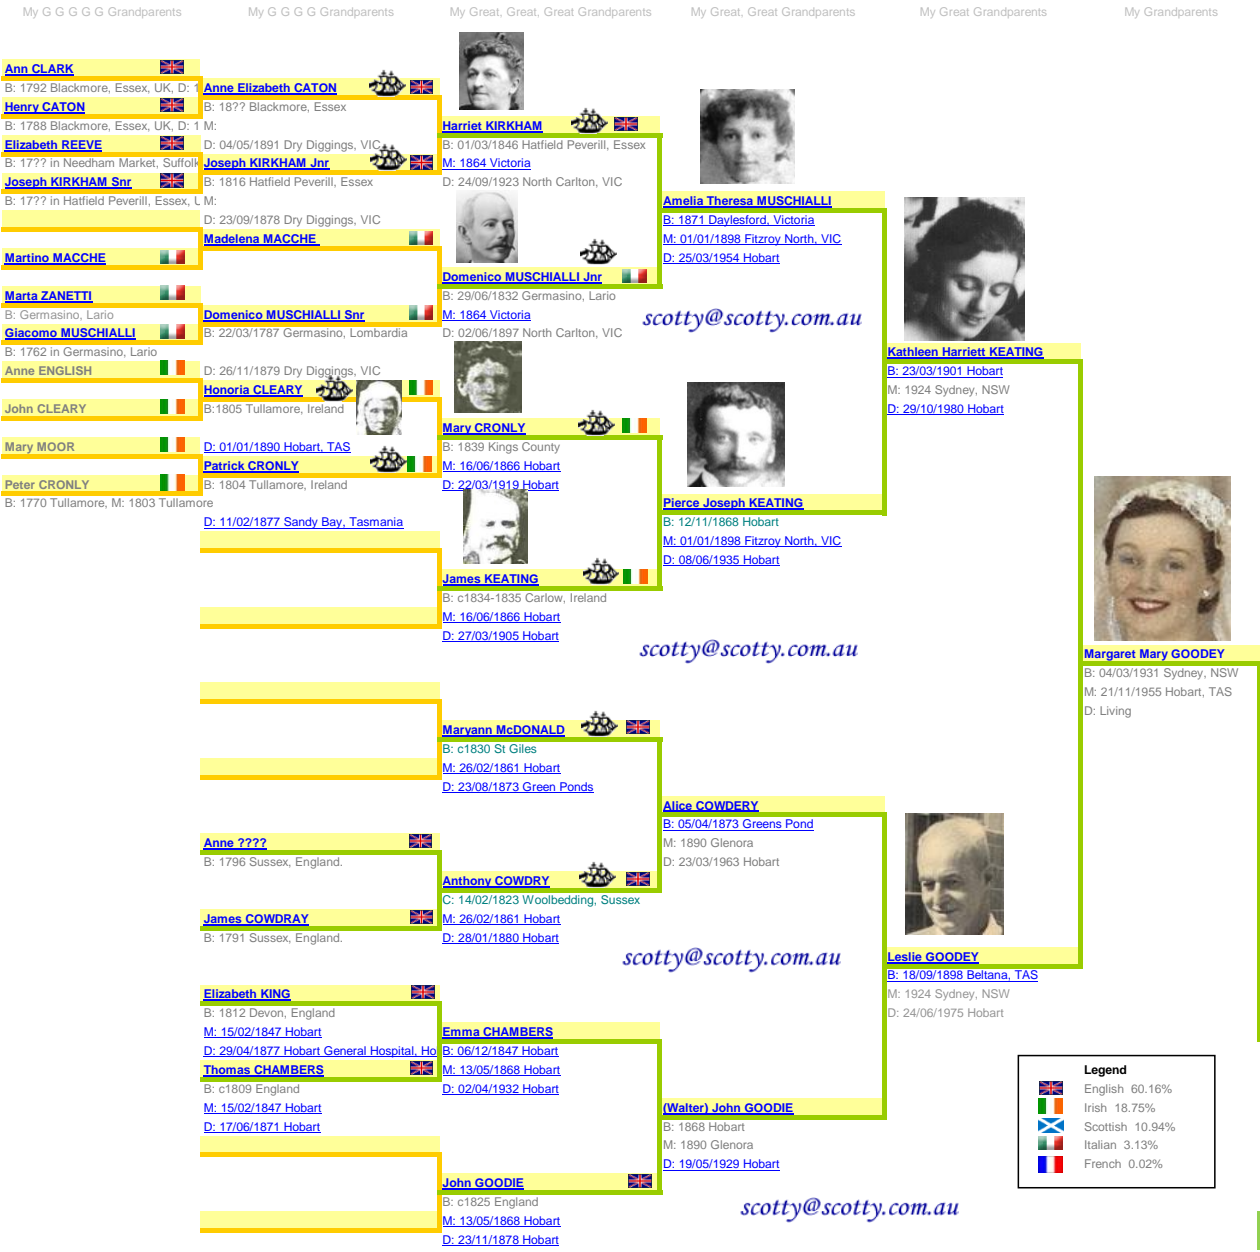

Legend	
	English 60.16%
	Irish 18.75%
	Scottish 10.94%
	Italian 3.13%
	French 0.02%